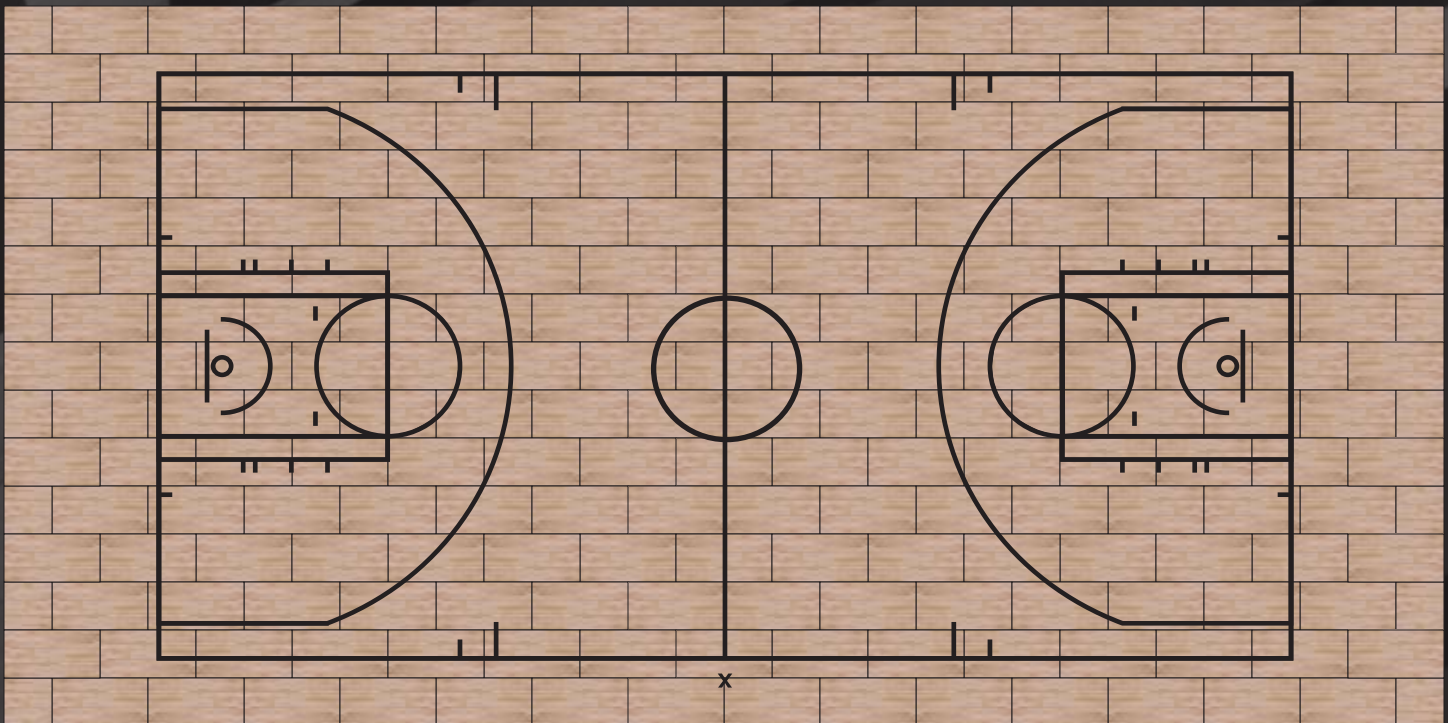

THE COURTSPTS ACTION NITROPANEL® PORTABLE FLOOR SYSTEM

112' x 60'

8 feet

Scale 1/2" = 8 feet

191 - 4' x 8' panels - 165 lbs each | 12 - 4' x 4' panels - 82.5 lbs each | total - 203 panels

120' x 60'

8 feet

Scale 1/2" = 8 feet

217 - 4' x 8' panels - 165 lbs each | 16 - 4' x 4' panels - 82.5 lbs each | total - 233 panels

**dream big**  
with COURTSPTS

Toll Free 877-929-6677 Fax (360) 834-3837 service@courtsptsinc.com www.courtfloors.com