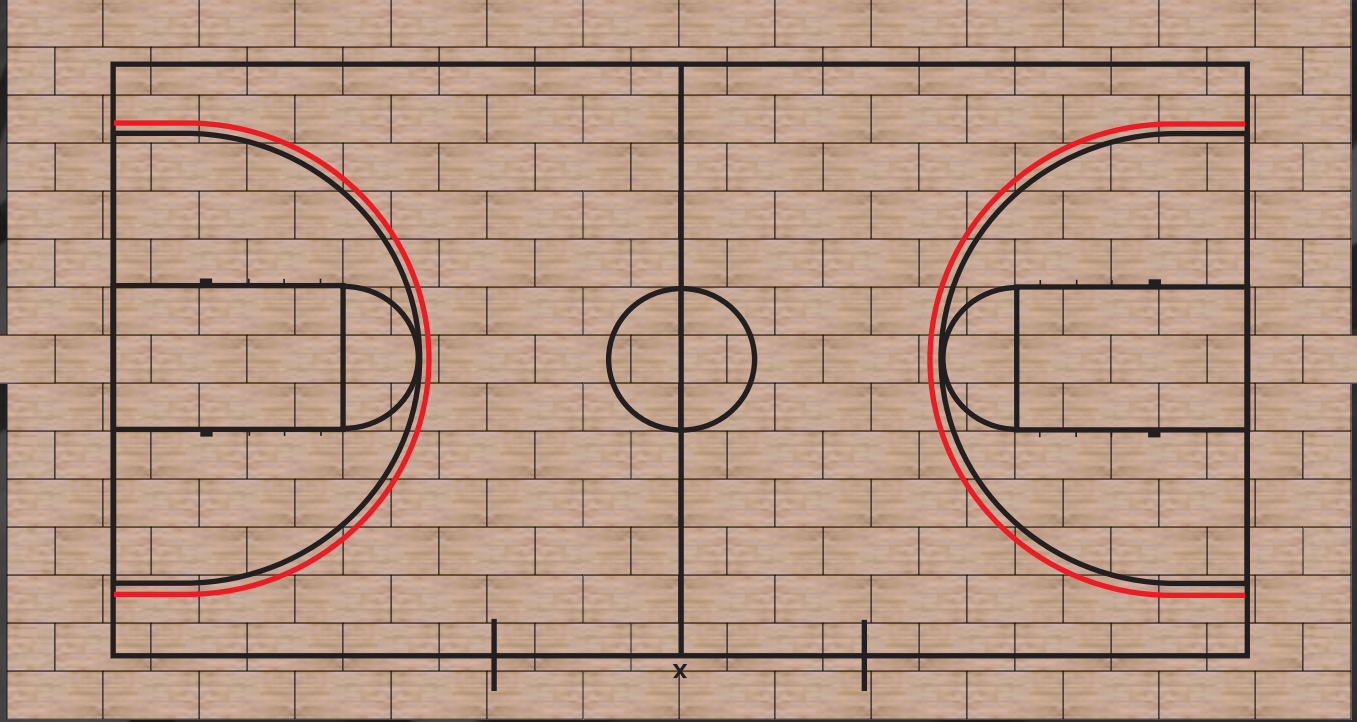

THE COURTSPTS ACTION NITROPANEL® PORTABLE FLOOR SYSTEM

112' x 60'

8 feet

Scale 1/2" = 8 feet

191 - 4' x 8' panels - 165 lbs each | 12 - 4' x 4' panels - 82.5 lbs each | total - 203 panels

120' x 60'

8 feet

Scale 1/2" = 8 feet

217 - 4' x 8' panels - 165 lbs each | 16 - 4' x 4' panels - 82.5 lbs each | total - 233 panels

**dream big**  
with COURTSPTS

Toll Free 877-929-6677 Fax (360) 834-3837 service@courtsptsinc.com www.courtfloors.com